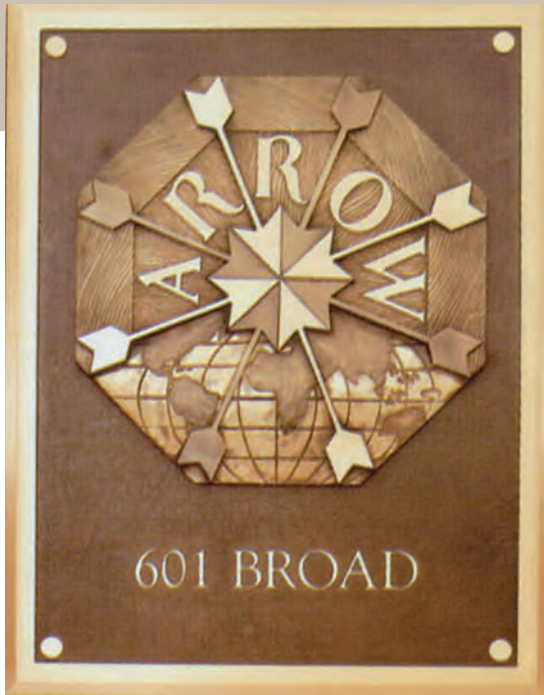

Cast bronze and aluminum plaques are made by pouring molten metal into sand molds.

The casting process creates

plaques with two levels

of graphics —

raised and

recessed. A cast

plaque is vandal

resistant —