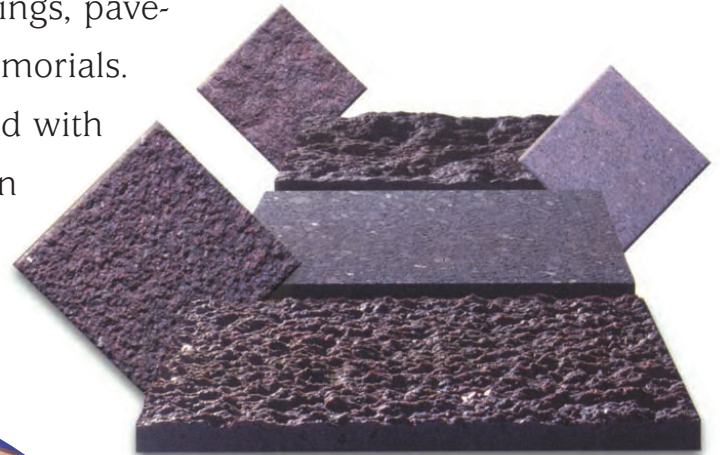

OLDE MILL
IMPRESSIONS

Custom Engraved Granite Signage

18 East Lisburn Road, Suite 102
Mechanicsburg, PA 17055

E-Mail: oldemillim@aol.com

www.oldemillimpressions.com

Granite can be used as facing on buildings, pavements, walls and accents such as memorials.

All these applications can be engraved with your customized message. Granite is available in many colors, and in tiles of various finishes from natural to mirror-smooth. The quarries that supply our granite are some of the best in the nation. Custom orders are our specialty.